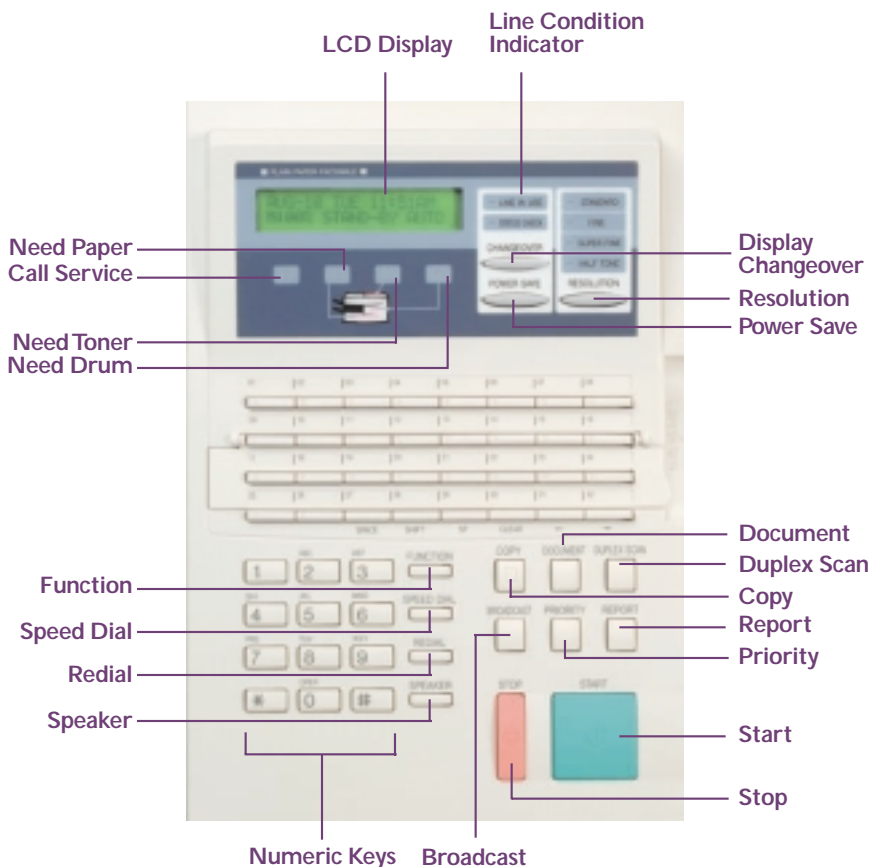

SHARP®

FO-4700

PLAIN PAPER LASER FAX

Improving Upon Excellence

SHARP®

FO-4700 FACSIMILE

Productivity to keep your business on top.

Sharp has done it again—we listened to what would make your office even more productive, and added a new fax to our award-winning line up. The Sharp FO-4700 Plain Paper Laser Fax. Feature-packed, with a faster scan speed, quicker print speed and better resolution, this value-filled fax is the essence of efficiency. Easy to use supplies, simple programming and a user-friendly control panel all add up to true convenience.

Optional Laser Printing

- With the optional print driver, the FO-4700 functions as a 600 dpi laser printer and even has animated directions for changing toner and supplies.

Time-Saving Duplex Scanning

- With standard duplex scanning, you can quickly and efficiently send two-sided documents—without a trip to the copier to copy each side first. The FO-4700 scans both sides and then sends them in the proper order.

Easy Operation

- Color-coded supplies make replacement quick and easy
- Easy to program functions
- Simple to operate control panel

F.A.S.T. (Facsimile Automated Service Technology)

- Sharp's proprietary remote diagnostic system automatically connects the FO-4700 to your authorized Sharp dealer to alert for low supplies, and even enables technicians to program functions or diagnose and solve problems right over the fax line.

Get quick access to efficient features with the FO-4700's **USER-FRIENDLY CONTROL PANEL**

The optional print driver and software transforms the FO-4700 into a connected laser printer.

The optional print driver on the FO-4700 has user friendly screens that allow a wide range of options and information.