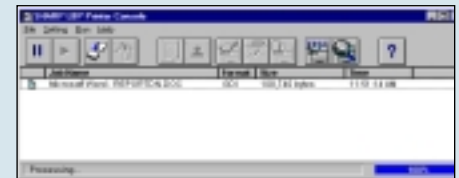

Optional Laser Printing

- With the optional print driver, the FO-4700 functions as a 600 dpi laser printer and even has animated directions for changing toner and supplies.

Time-Saving Duplex Scanning

- With standard duplex scanning, you can quickly and efficiently send two-sided documents—without a trip to the copier to copy each side first. The FO-4700 scans both sides and then sends them in the proper order.

Get quick access to efficient features with the FO-4700's **USER-FRIENDLY CONTROL PANEL**

The optional print driver and software transforms the FO-4700 into a connected laser printer.

The optional print driver on the FO-4700 has user friendly screens that allow a wide range of options and information.