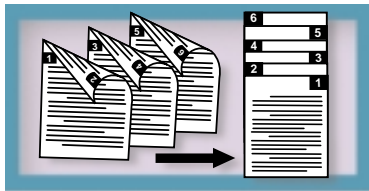

Quality Image, Every Time

- Crisp, laser quality with 600 dpi output (with the optional print driver)
- Plain paper convenience lets users quickly file, mark or re-transmit received documents
- 64 halftone levels
- Crystal clear transmissions with the choice of sending in normal, photo or fine mode.

Large Paper Capacity

- Standard 50-sheet automatic document feeder
- Standard letter/legal adjustable 250-sheet paper tray

Optional 500-sheet letter size paper tray for higher volume needs

The **Power** You Need to Get the Job Done **Even Faster**

Optional Laser Printing

- With the optional print driver, the FO-4700 functions as a 600 dpi laser printer and even has animated directions for changing toner and supplies.

Time-Saving Duplex Scanning

- With standard duplex scanning, you can quickly and efficiently send two-sided documents—without a trip to the copier to copy each side first. The FO-4700 scans both sides and then sends them in the proper order.